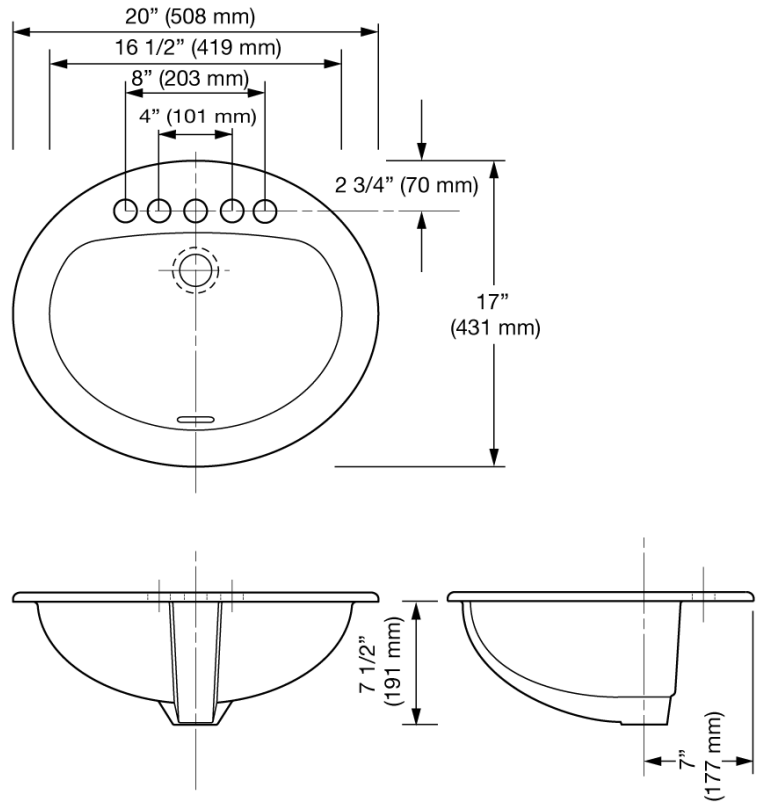

ROUGH-IN

Sloan 10500 Seymour Ave, Franklin Park, IL 60131
Phone: 800.982.5839 • Fax: 800.447.8329 • sloan.com